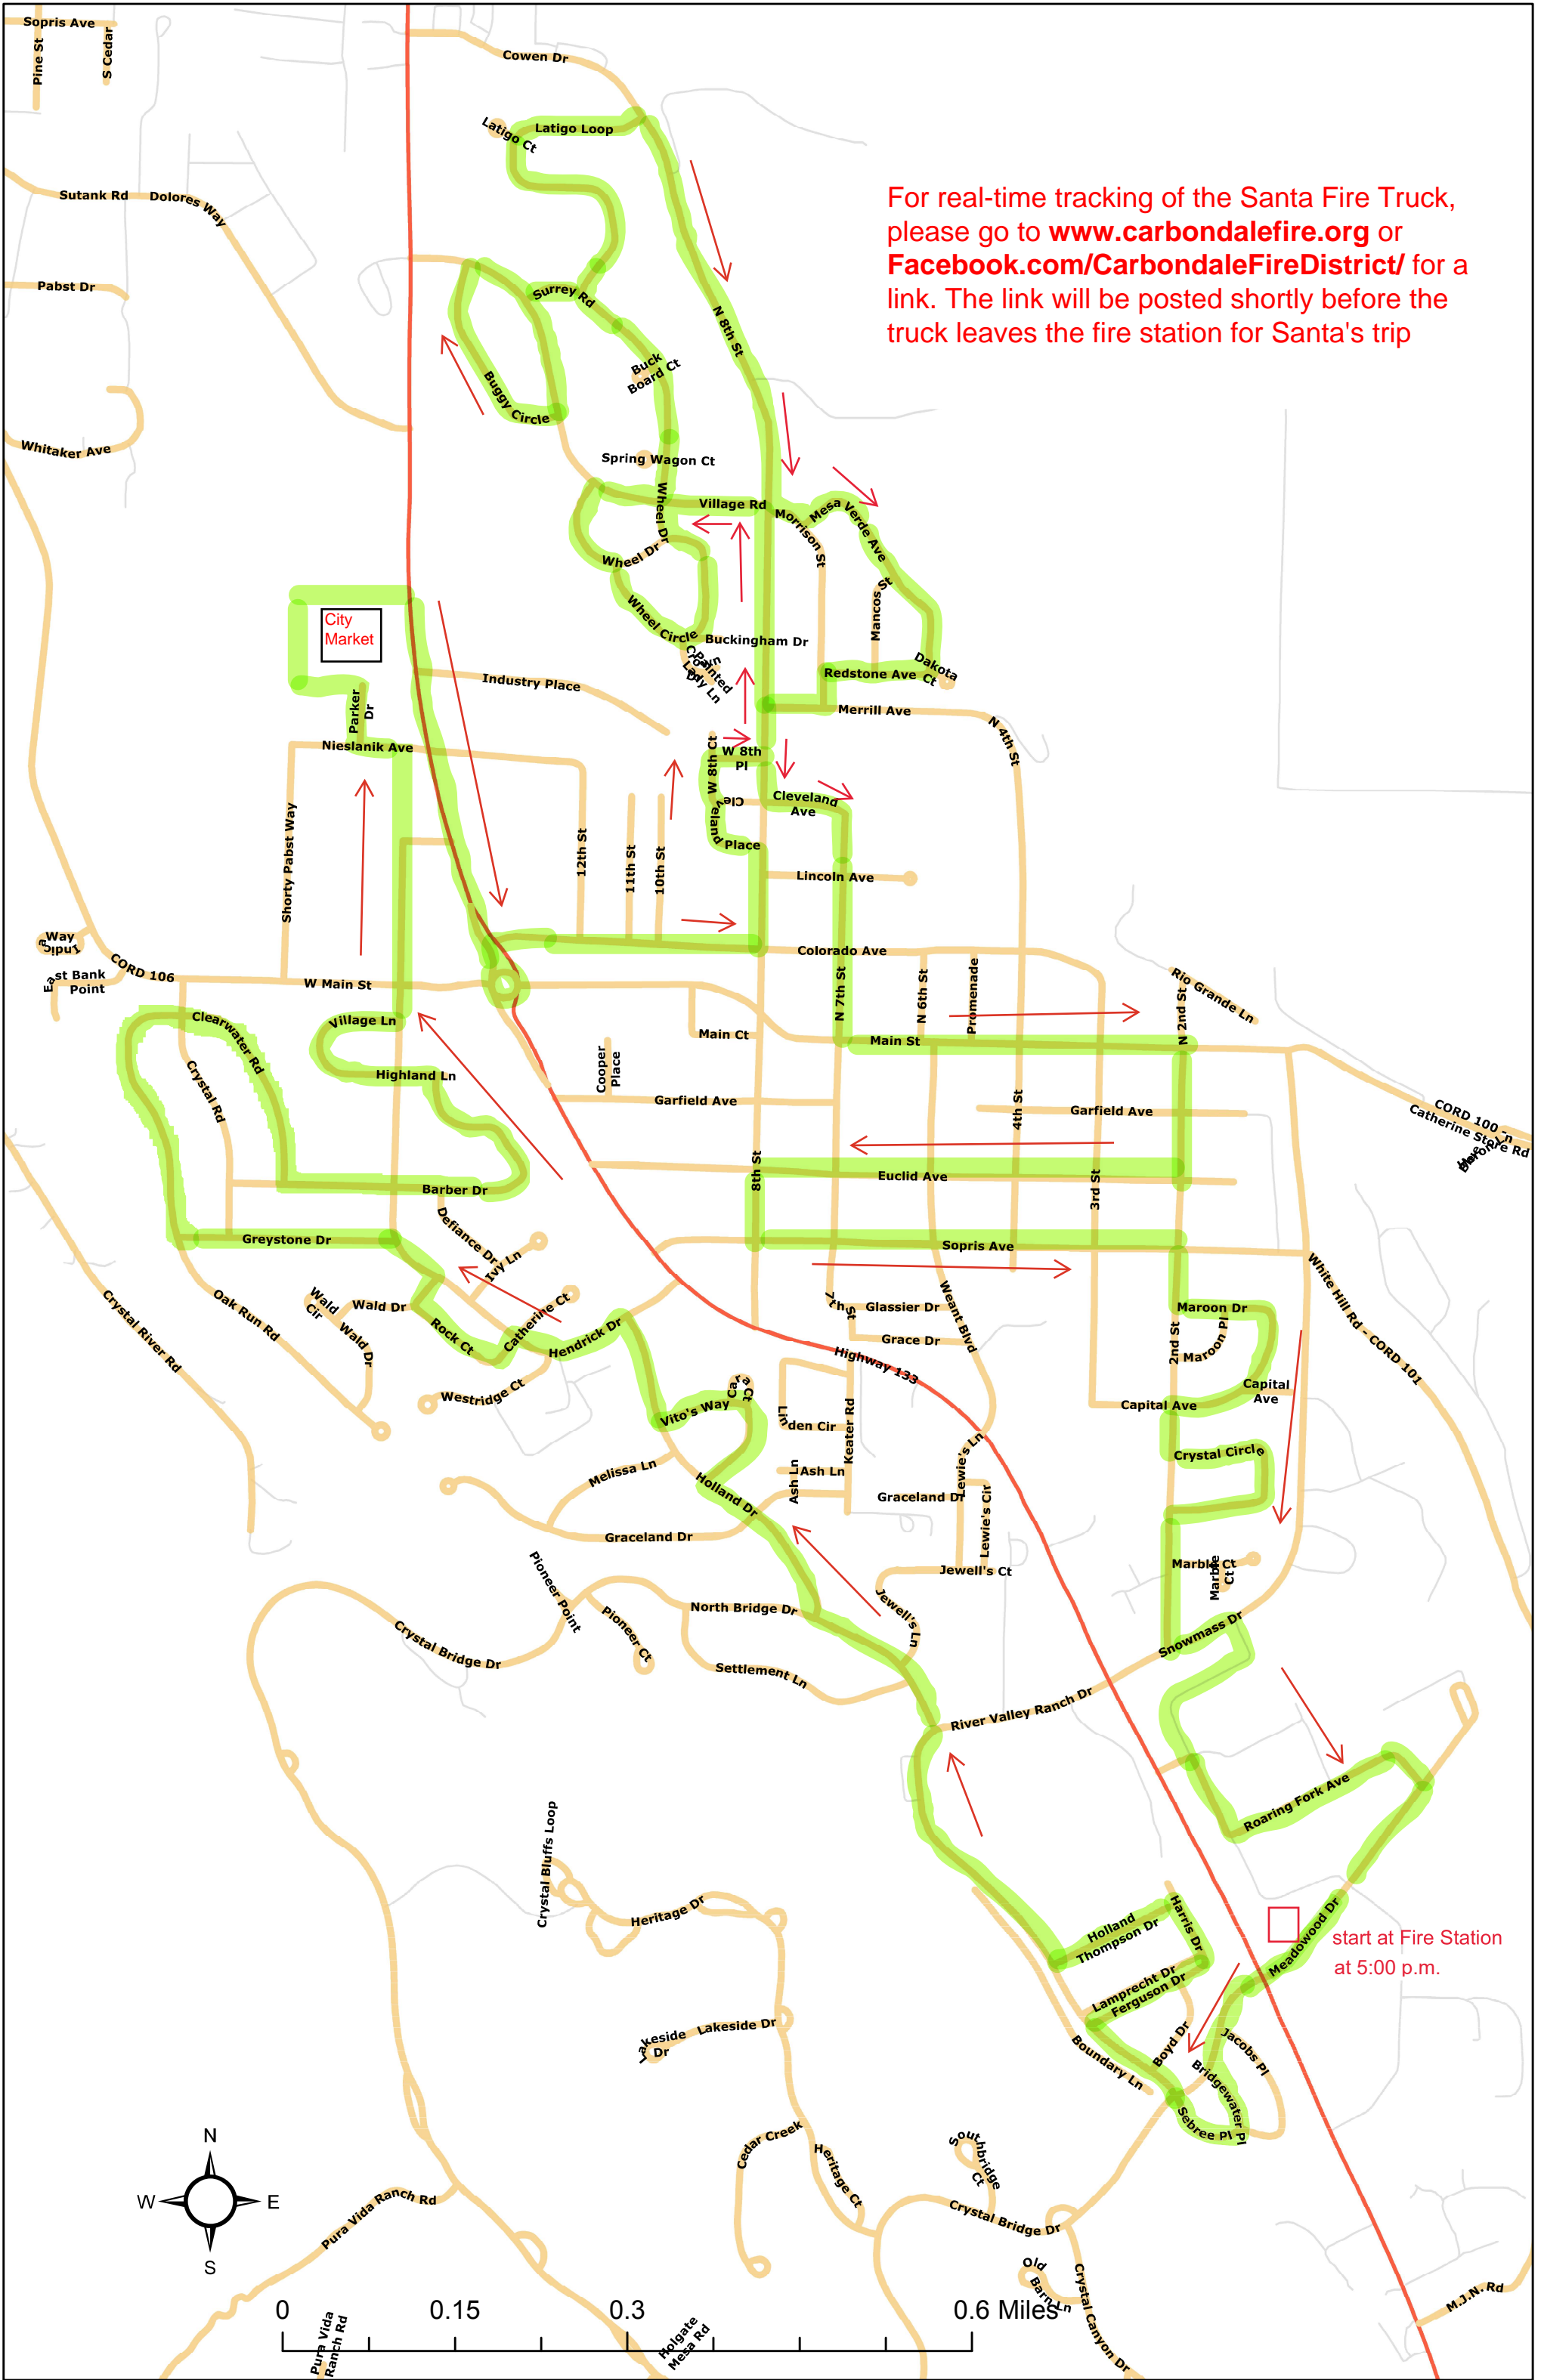

For real-time tracking of the Santa Fire Truck, please go to www.carbondalefire.org or [Facebook.com/CarbondaleFireDistrict/](https://www.facebook.com/CarbondaleFireDistrict/) for a link. The link will be posted shortly before the truck leaves the fire station for Santa's trip

start at Fire Station at 5:00 p.m.